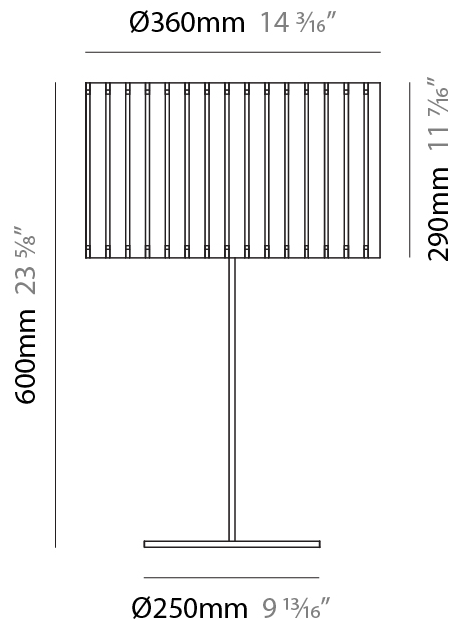

LUZ OCULTA WOOD PORTABLE

D54036-

base number   Finish Options   Finish Options

1. To build a product code in our configurator select the specify button on the base model # product page
2. To build a manual product code on this datasheet choose from the options listed below in blue font and add the suffix to the base model #

GENERAL

Series: Luz Oculta
Subseries: Luz Oculta Wood
Brand: Fambuena
Division: Design
Mounting Type: Portable
Mounting Location: Table
Subcategory: Table

PHYSICAL

Shape: Cylinder
Diameter (mm): 360
Diameter (in): 14 ³/₁₆
Height (mm): 600
Height (in): 23 ⁵/₈
Light Distribution: Direct / Indirect
Fixture Finish: DOW / NAT
Holder Finish: BRA / BRZ
Fixture Material: Metal / Wood
Upon Request: Bolt Down

ELECTRICAL

Number of Lamps: 1
Lamp Type: LED Retrofit
Lamp Shape: A19
Bulb Included: Bulb Not Included
Max. Wattage Per Lamp (W): 7
Lamp Base: E26
Input Voltage (V): 120
Upon Request: 277Vac / GU24

LED

OPTICAL

RATINGS AND CERTIFICATIONS

Certified By: CSA Certified to UL and CSA Standards
IP rating: IP20