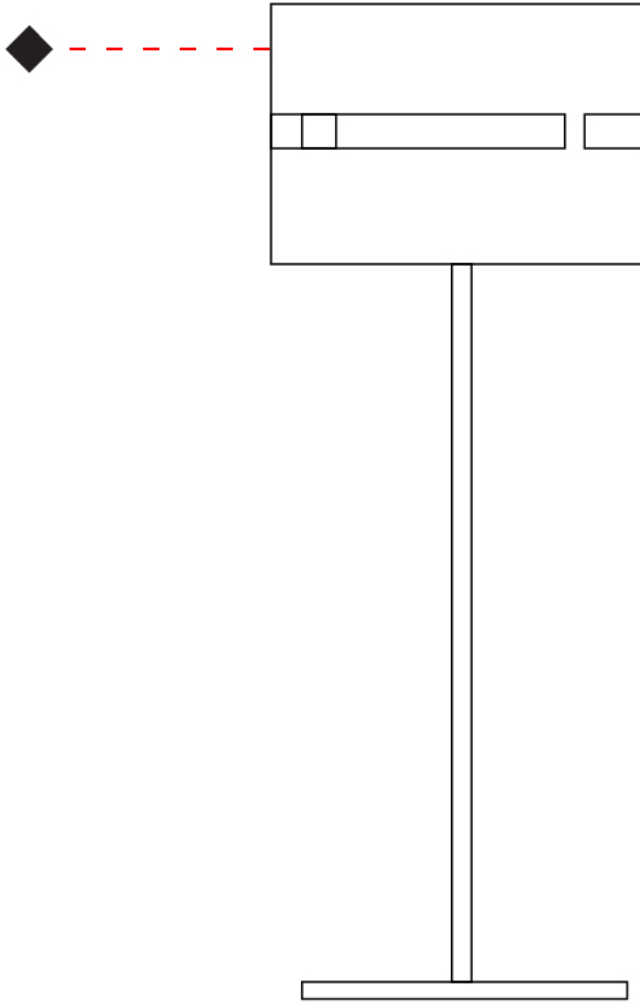

LUZ OCULTA METAL PORTABLE

D54025-

PROJECT _____

TYPE _____

SPECIFIER _____

QUANTITY _____

DATE _____

D