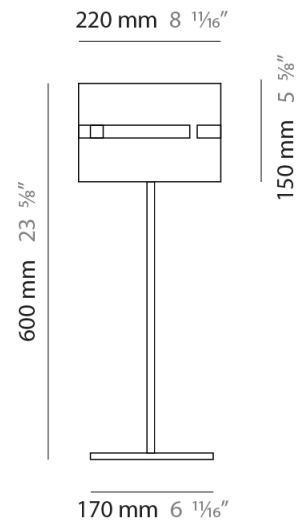

PROJECT	
TYPE	
SPECIFIER	
QUANTITY	
DATE	

LUZ OCULTA METAL PORTABLE

D54025-

base number   Finish
Options

1. To build a product code in our configurator select the specify button on the base model # product page
2. To build a manual product code on this datasheet choose from the options listed below in blue font and add the suffix to the base model #

GENERAL

Series: Luz Oculta
Subseries: Luz Oculta Metal
Brand: Fambuena
Division: Design
Mounting Type: Portable
Mounting Location: Table
Subcategory: Table

PHYSICAL

Shape: Cylinder
Diameter (mm): 220
Diameter (in): 8 ¹¹/₁₆
Height (mm): 600
Height (in): 23 ⁵/₈
Light Distribution: Direct / Indirect
Fixture Finish: [BRA](#) / [BRZ](#) / [ABR](#)
Fixture Material: Metal
Upon Request: Bolt Down

ELECTRICAL

Number of Lamps: 1
Lamp Type: LED Retrofit
Lamp Shape: B10
Bulb Included: Bulb Not Included
Max. Wattage Per Lamp (W): 4
Lamp Base: E12
Input Voltage (V): 120

LED

OPTICAL

RATINGS AND CERTIFICATIONS

Certified By: Certified for North American Standards
IP rating: IP20