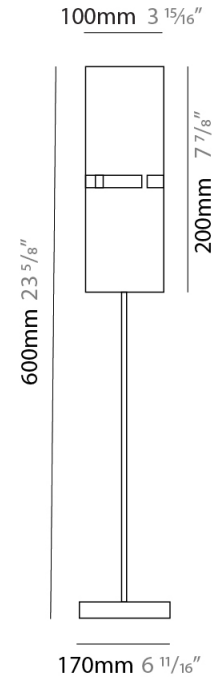

PROJECT
TYPE
SPECIFIER
QUANTITY
DATE

LUZ OCULTA METAL PORTABLE

D54027-

base number   Finish
Options

1. To build a product code in our configurator select the specify button on the base model # product page
2. To build a manual product code on this datasheet choose from the options listed below in blue font and add the suffix to the base model #

GENERAL

Series: Luz Oculta
Subseries: Luz Oculta Metal
Brand: Fambuena
Division: Design
Mounting Type: Portable
Mounting Location: Table
Subcategory: Table

PHYSICAL

Shape: Cylinder
Diameter (mm): 100
Diameter (in): 3 ¹⁵/₁₆
Height (mm): 600
Height (in): 23 ⁵/₈
Light Distribution: Direct / Indirect
Fixture Finish: [BRA](#) / [BRZ](#) / [ABR](#)
Fixture Material: Metal
Upon Request: Bolt Down

ELECTRICAL

Number of Lamps: 1
Lamp Type: LED Retrofit
Lamp Shape: T4
Bulb Included: Bulb Not Included
Max. Wattage Per Lamp (W): 5
Lamp Base: G9
Input Voltage (V): 120

LED

OPTICAL

RATINGS AND CERTIFICATIONS

Certified By: Certified for North American Standards
IP rating: IP20